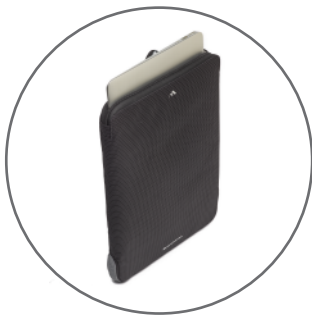

TRED SLIM SLEEVE

The Tred Slim Sleeve provides lightweight protection for MacBooks and Chromebooks and is designed specifically for the K-12 environment. This slender sleeve protects against drops of up to 2 feet while it's slim profile allows it to easily fit inside most backpacks and shoulder bags.

FEATURES

1. Skid-resistant molded bottom corner bumpers help deflect impact from drops
2. Constructed from highly durable 800D Coretex body material
3. Quick top-grab carry handle
4. Rear panel includes ID card window
5. Optional shoulder strap available
6. Custom embroidery available
7. 100% Lifetime Guarantee

TECHNICAL SPECS

Model: Tred 11" Slim Sleeve: 2695
Dimensions: 13" W x 9.5" H x 1" D
Weight: 0.3875 lbs

Model: Tred 12" Slim Sleeve: 2696
Dimensions: 13.5" W x 10" H x 1" D
Weight: 0.40625 lbs

Model: Tred 13" Slim Sleeve: 2697
Dimensions: 14" W x 10.5" H x 1" D
Weight: 0.425 lbs

Model: Tred 14" Slim Sleeve: 2698
Dimensions: 14.5" W x 11" H x 1" D
Weight: 0.525 lbs